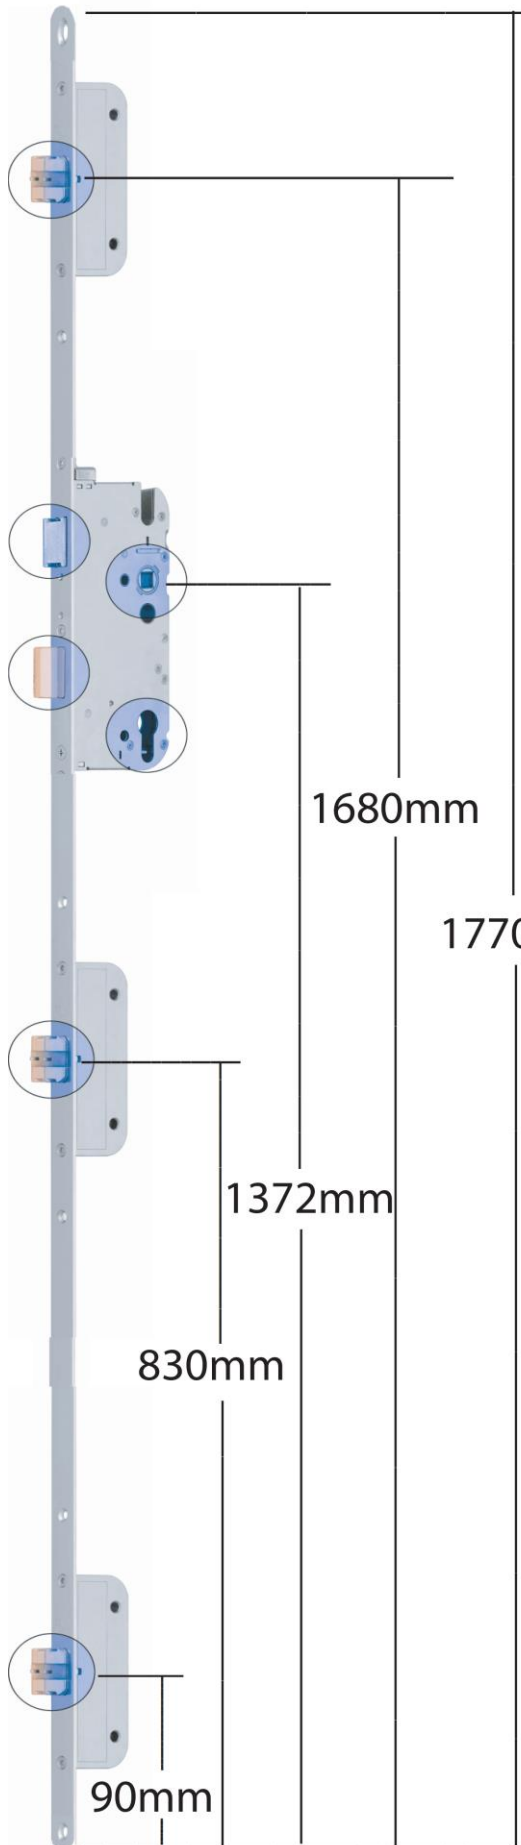

WINDOW TECHNOLOGY
DOOR TECHNOLOGY
AUTOMATIC ENTRANCE SYSTEMS
BUILDING MANAGEMENT SYSTEMS

Secury Automatic Classic A3 lock: 6-37298-20-0-1
45/92/8mm/20mm radius end faceplate