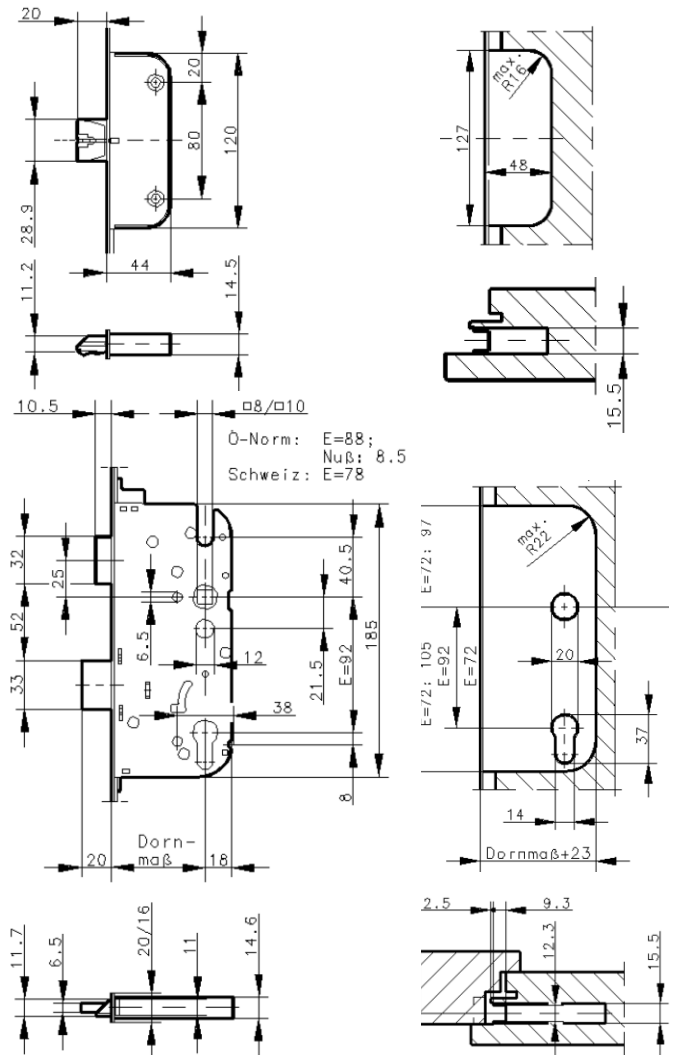

WINDOW TECHNOLOGY
DOOR TECHNOLOGY
AUTOMATIC ENTRANCE SYSTEMS
BUILDING MANAGEMENT SYSTEMS

Secury Automatic Classic A3 lock: 6-37298-20-0-1
45/92/8mm/20mm radius end faceplate