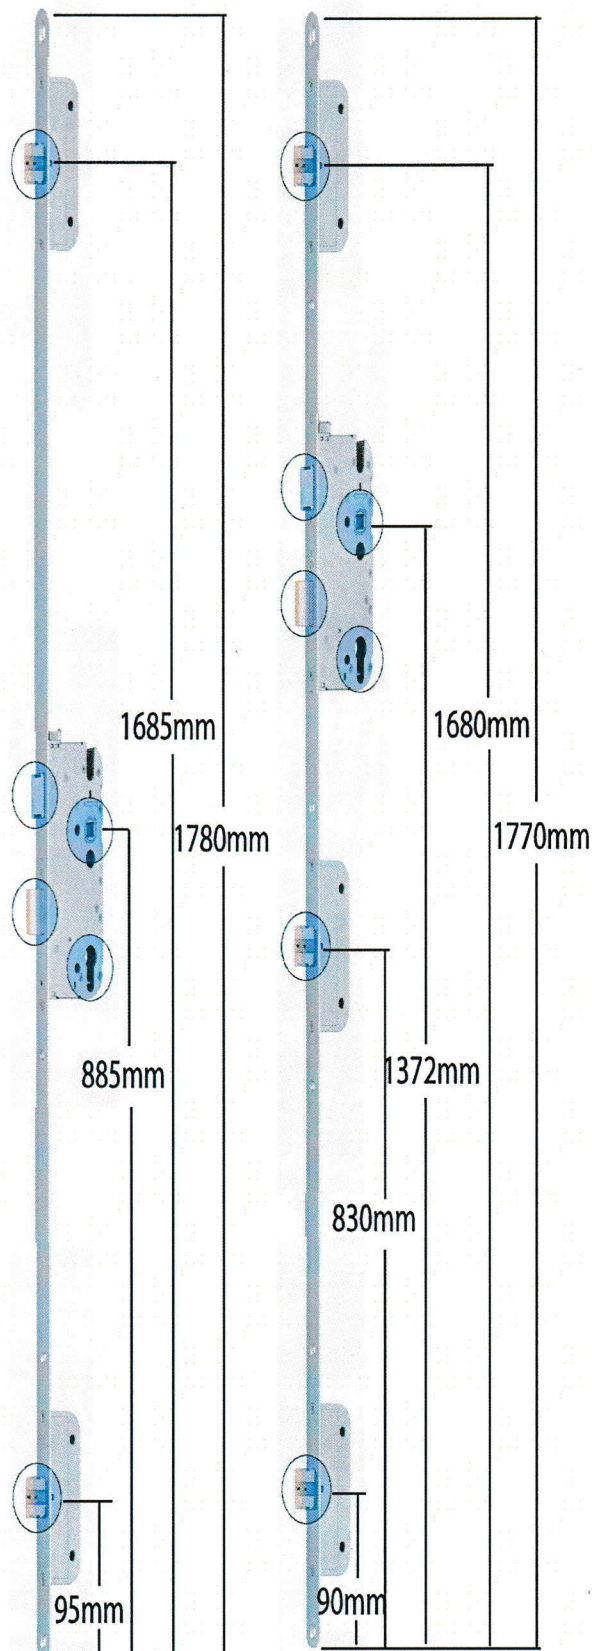

Secury Automatic Secury Classic

- Available in 35mm & 45mm backset
- Universal handing with changeable latch and dead latches
- Latchbolts secured against manipulation when door is closed
- Increased burglar protection with self-locking elements
- Suitable for use on FD30 doors, with fire testing certification
- Fully adjustable composite keeps with edge protection
- Fully enclosed lock cases for optimum protection of interior components
- Architectural fixing patterns possible
- Extensive range of GU-Secury accessories
- Can be upgraded to electronically operated lock with access control (see illustration below)

Example: Installation in the door leaf *

- 1 SECUREconnect
- 2 GU-SECURITY Automatic with A-opener
- 3 Fingerprint scanner or code keypad - integrated
- 4 ready-made cable

Selected individual components can be combined to suit individual requirements. Easy component assembly with integrated fingerprint scanner without compromising on security for a complete solution.